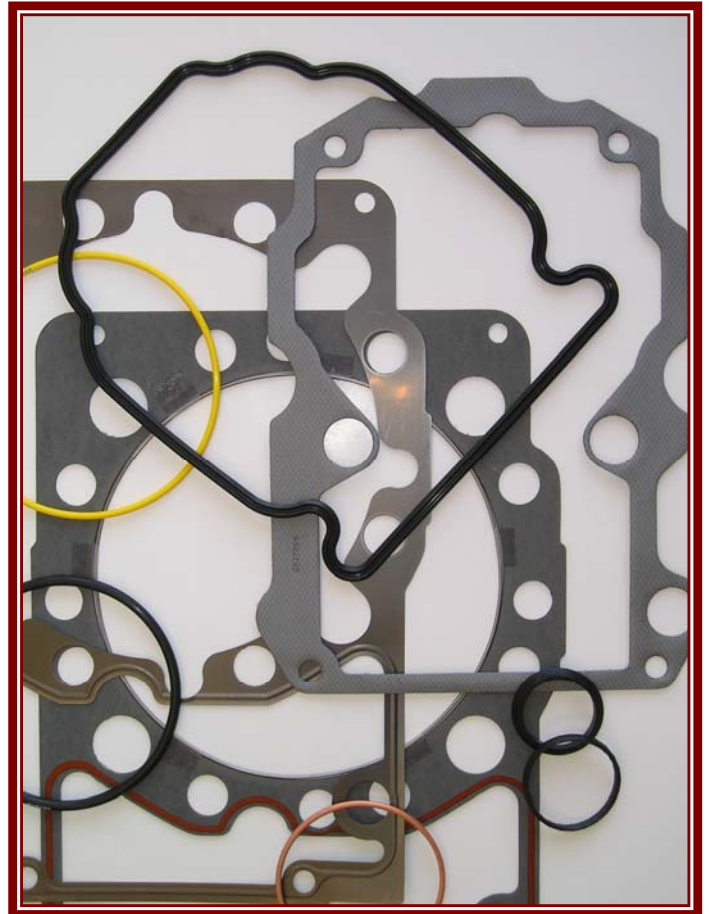

Product Bulletin 091109

**New Single Cylinder Head Set
For G3516C/E & G3520C/E
Ref. part # 2997609**

Magnum Diesel Parts, Inc. announces new gasket set for:
G3516C, G3516E, G3520C, and G3520E
Gas Industrial & Generator Set Engines

Don't take chances with sub-standard products.
Make sure you specify Magnum Diesel products.
With Magnum Diesel Parts, Inc., there is a difference
you can depend on!

Magnum Diesel Parts, Inc. • 14477 Meridian Parkway, Riverside, CA 92518 USA
Phone: 951-656-8220 • Toll Free: 877-624-6866 • Fax: 951-656-8224